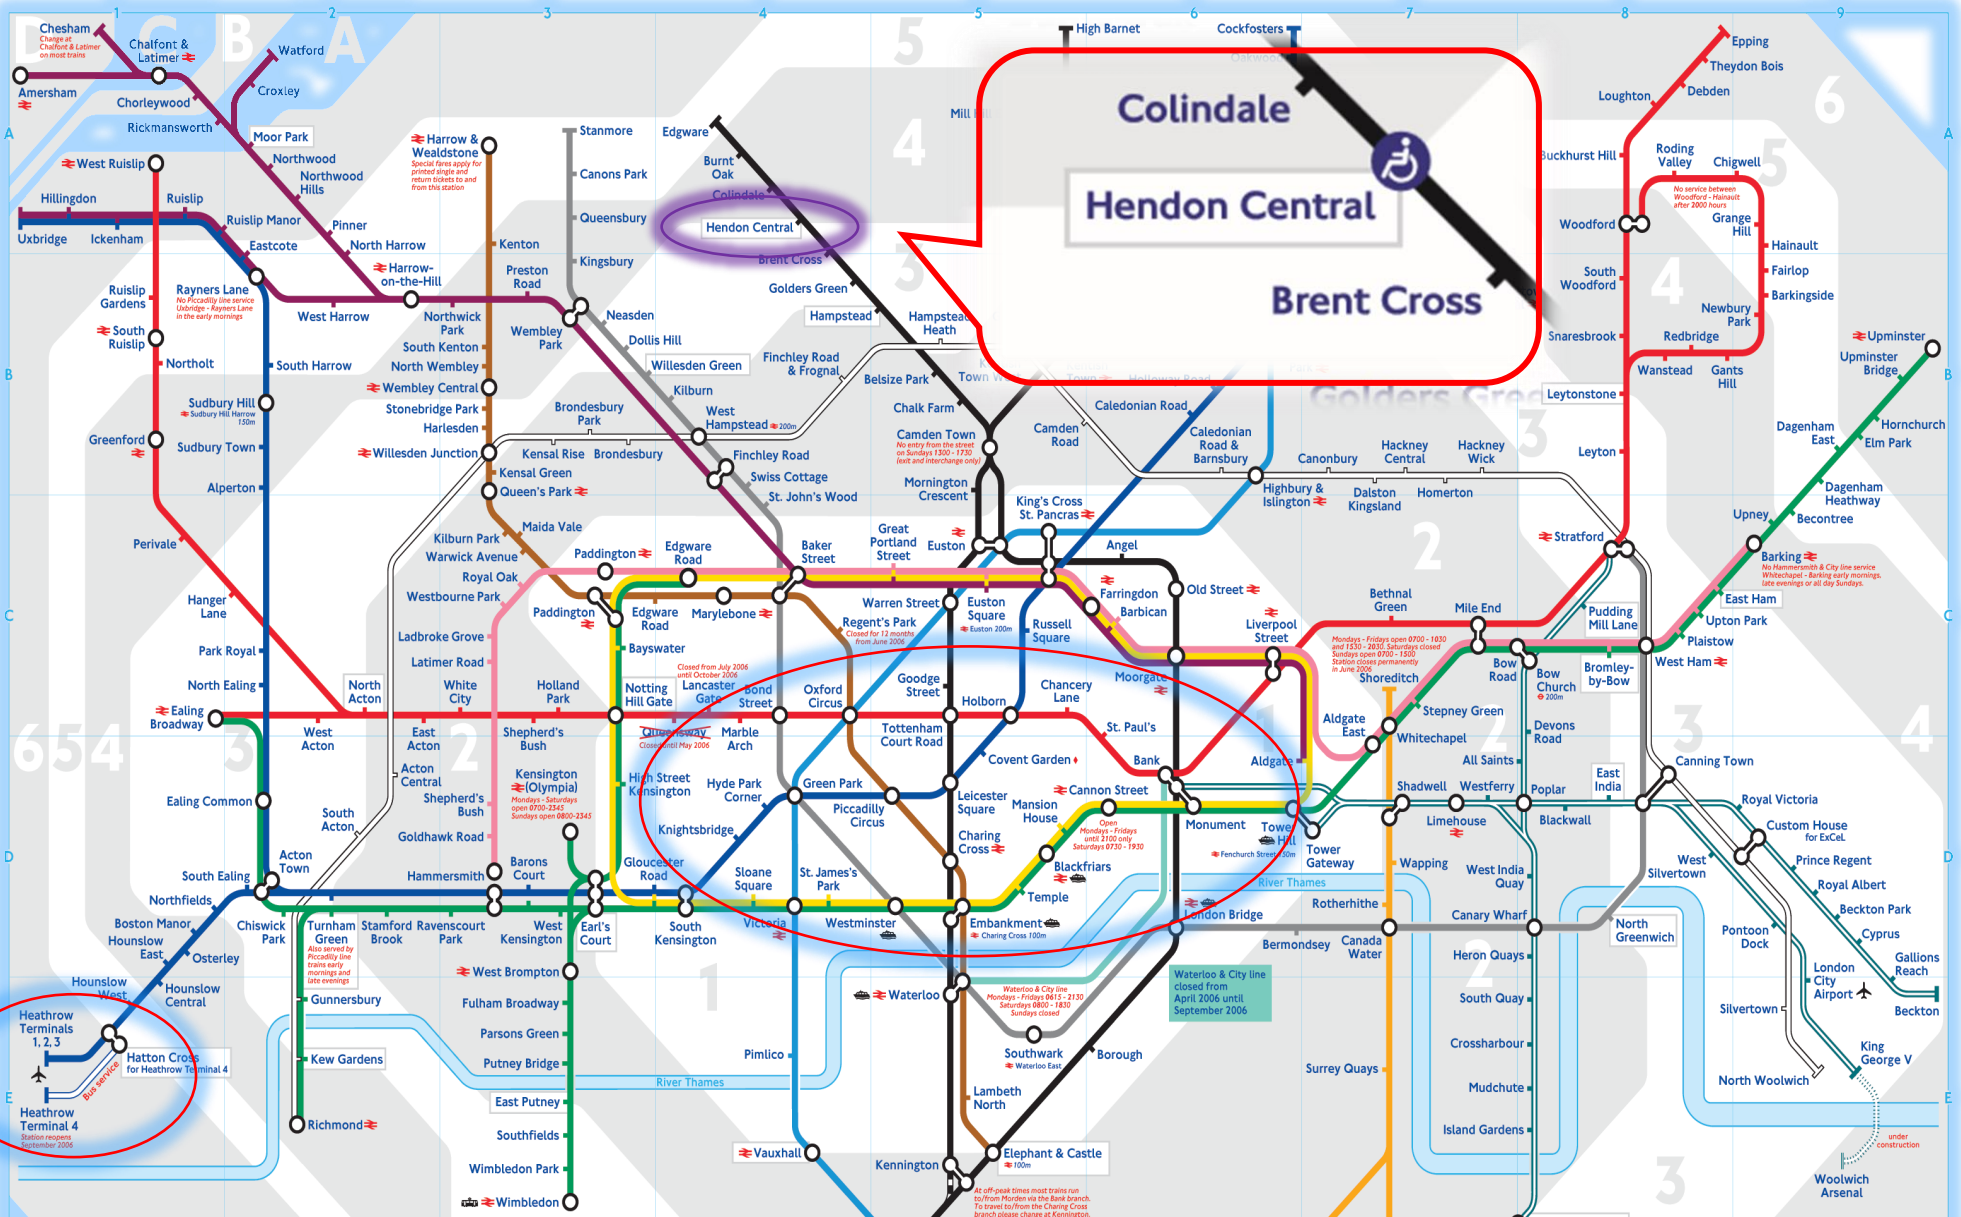

Key to lines and symbols

- Bakerloo
- Central
- Circle
- District
- East London
- Hammersmith & City
- Jubilee
- Metropolitan
- Northern
- Piccadilly
- Victoria
- Waterloo & City
- Docklands Light Railway
- Under construction
- National Rail

- Interchange stations
- Connections with National Rail
- Connections with riverboat services
- Airport interchange
- Connection with Tramlink

Improvement work to tracks and stations may affect your journey, particularly at weekends. For help planning your journey look for publicity at stations, call 020 7222 1234 or visit tfl.gov.uk

Explanation of zones

- D Station in Zone D
- C Station in Zone C
- B Station in Zone B
- A Station in Zone A
- 6 Station in Zone 6 and Zone A
- 5 Station in Zone 5
- 4 Station in Zone 4
- 3 Station in both zones
- 2 Station in Zone 2
- 1 Station in both zones