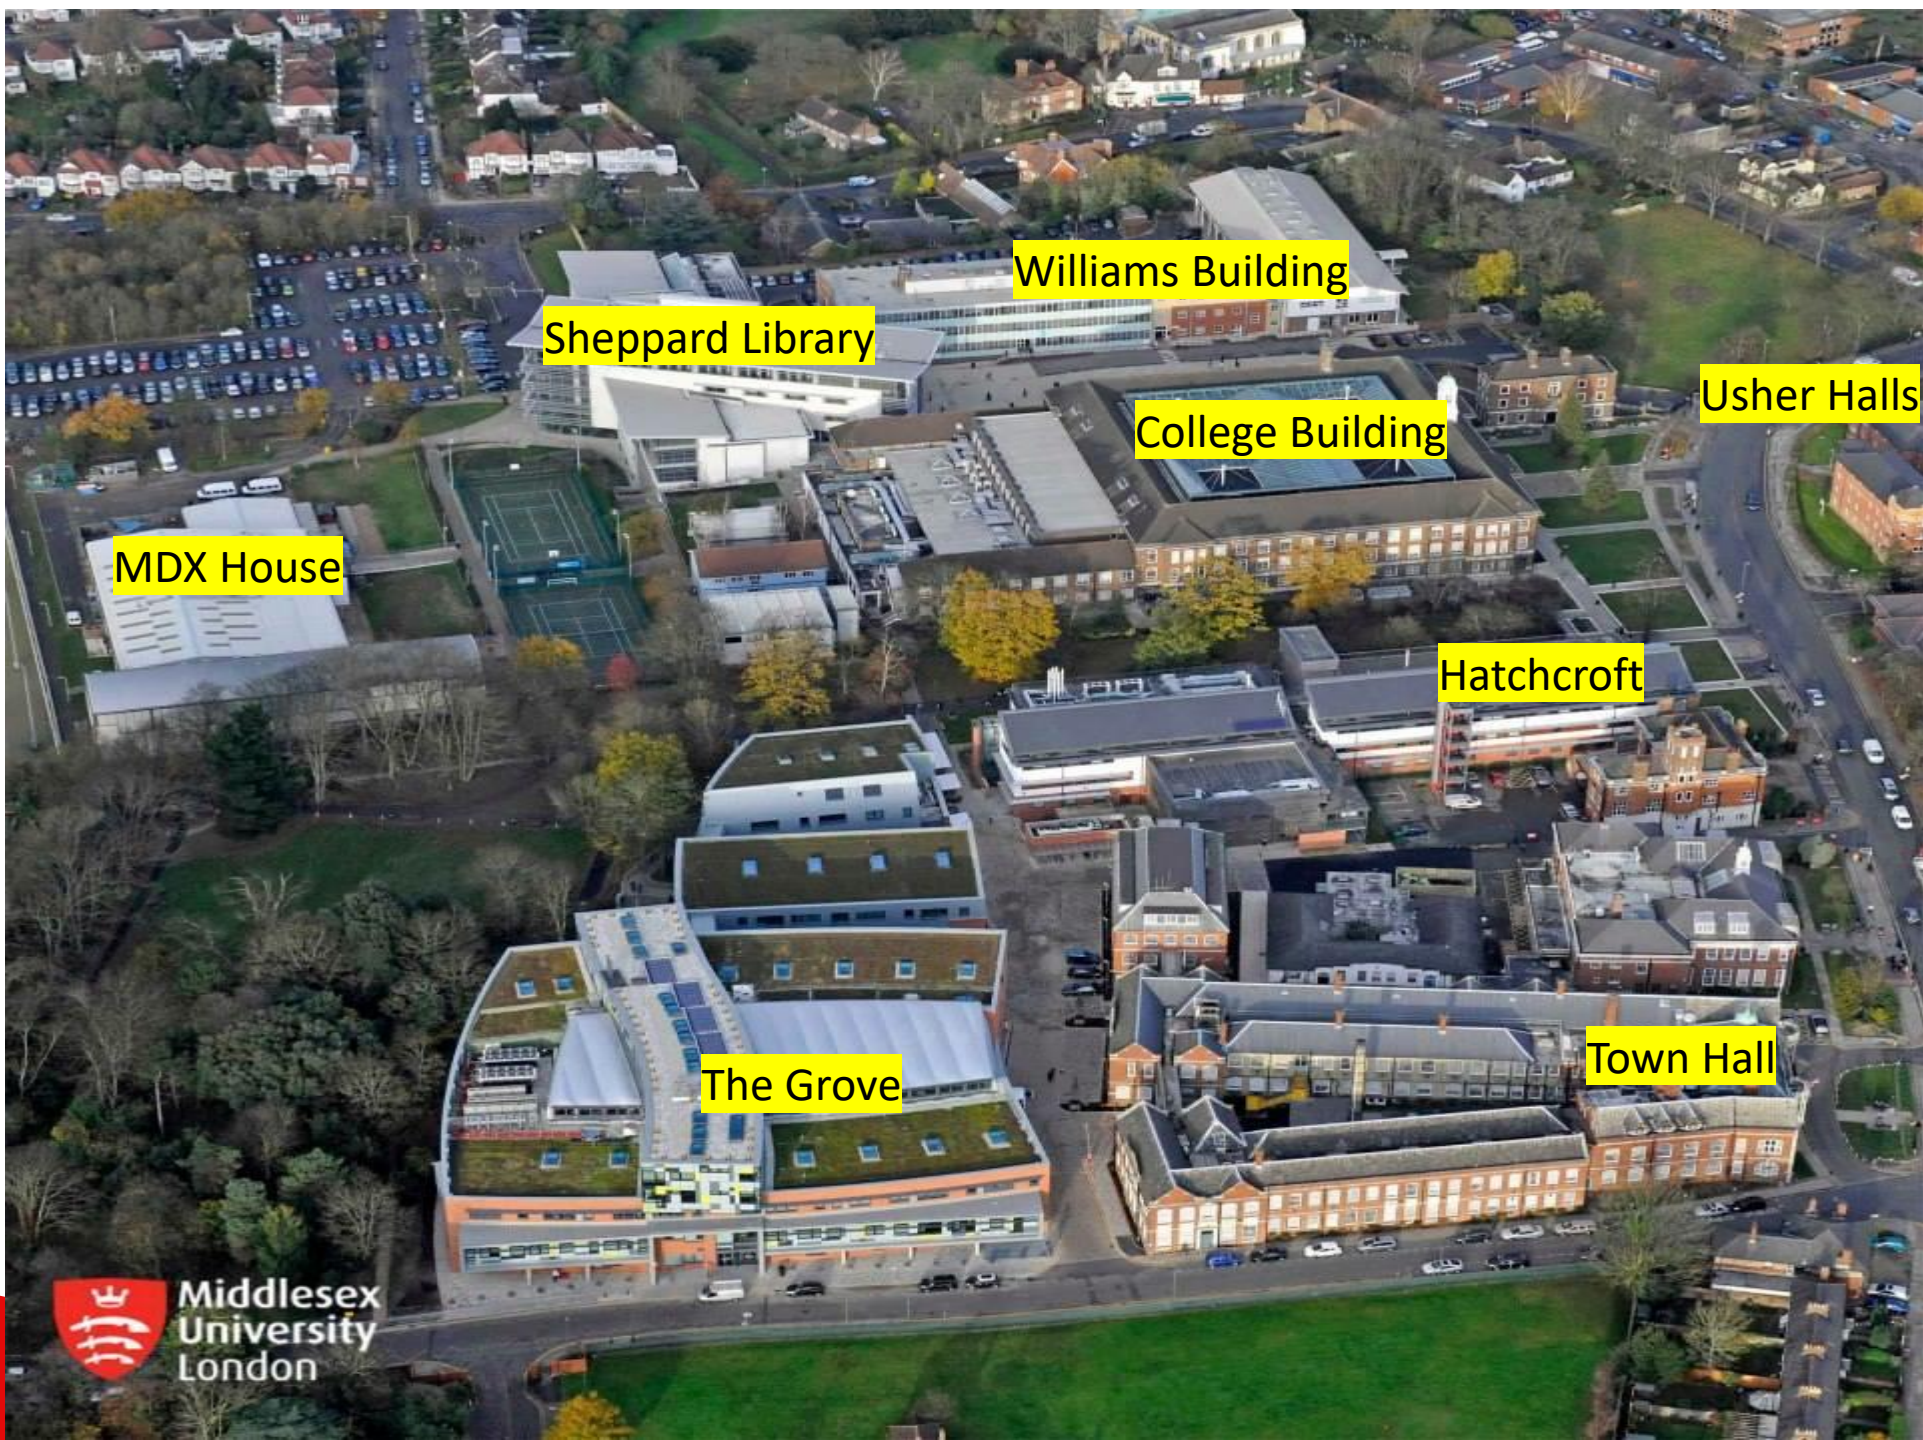

MDX House

Sheppard Library

Williams Building

College Building

Usher Halls

Hatchcroft

The Grove

Town Hall