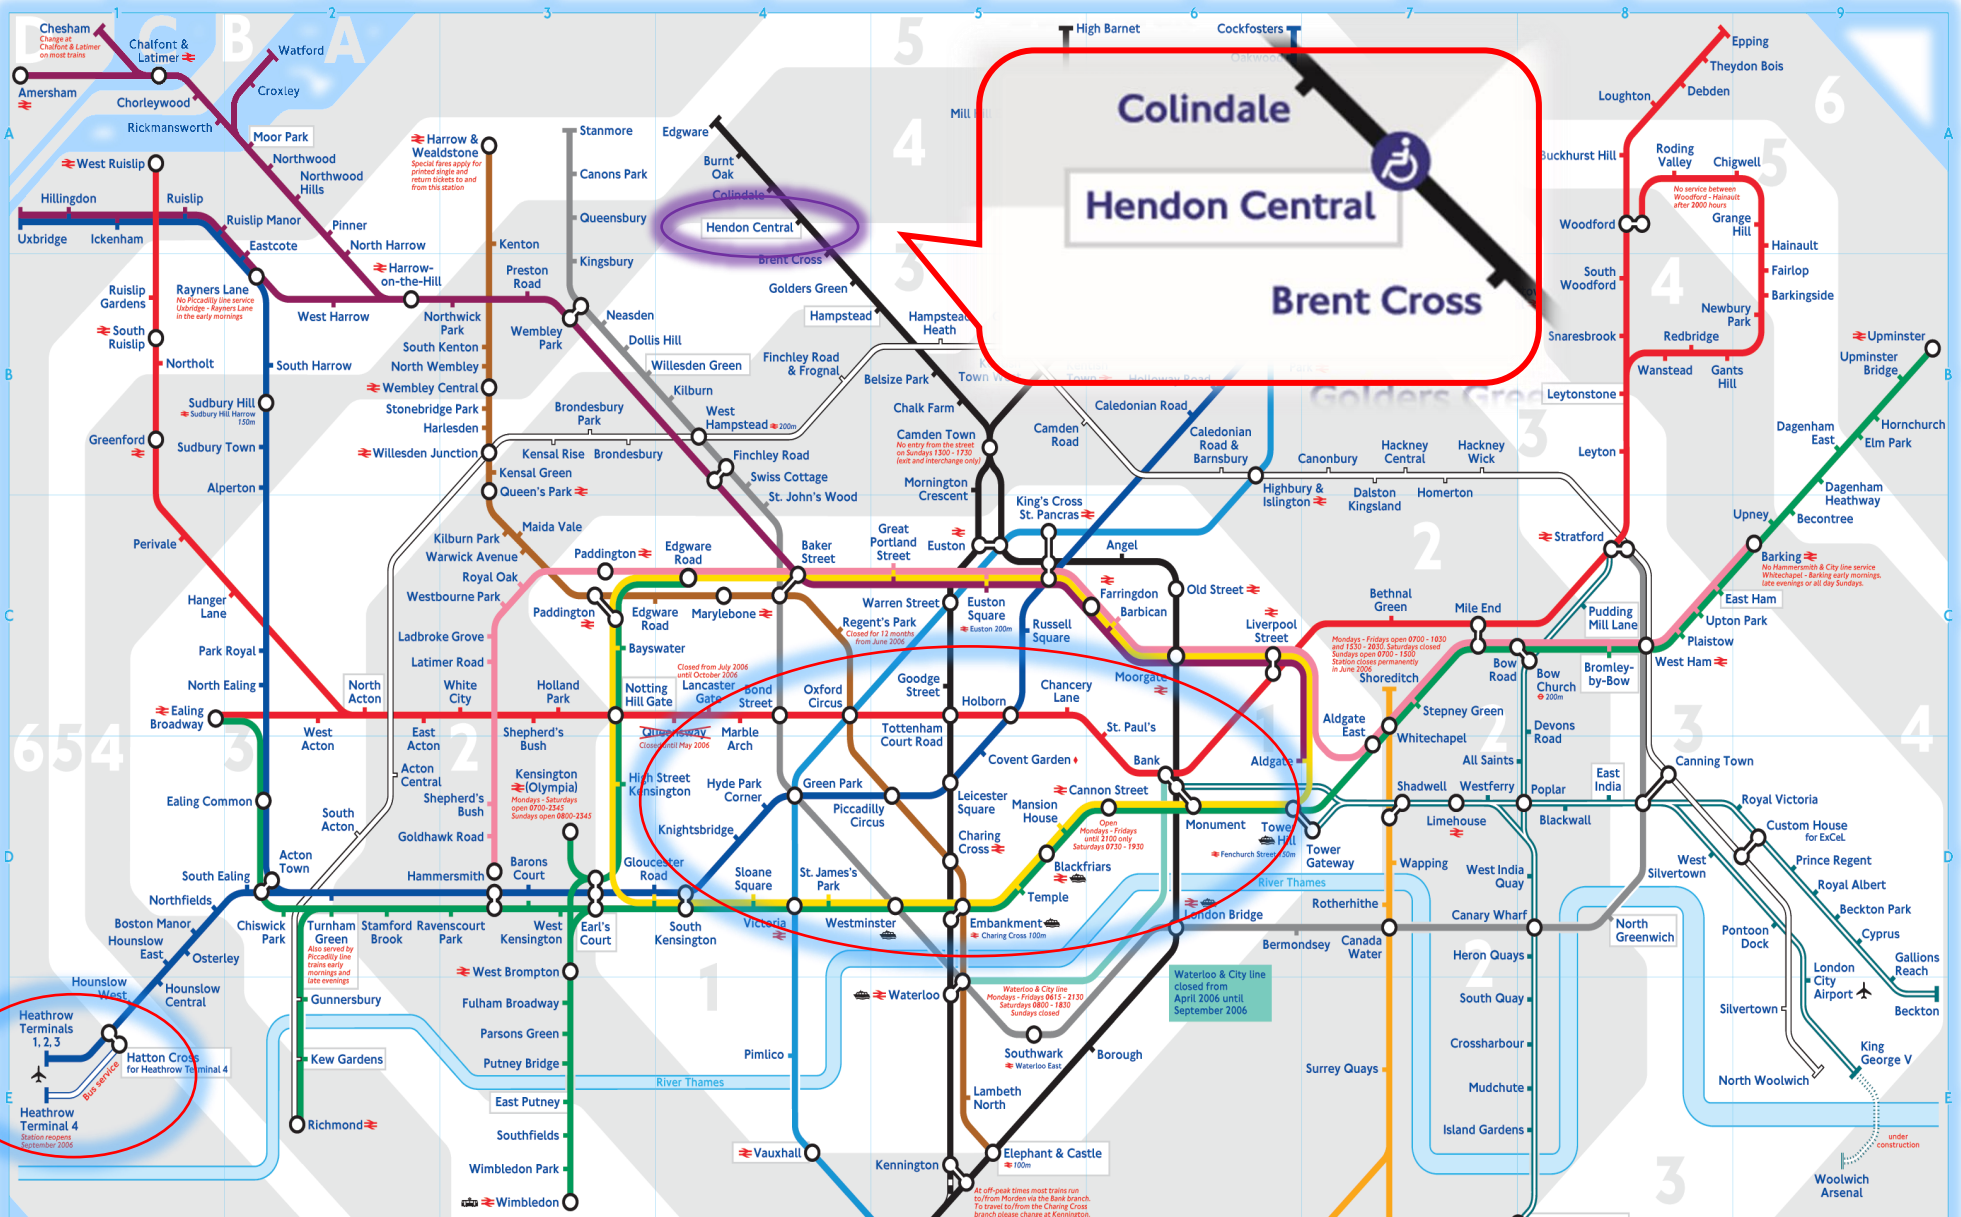

Key to lines and symbols

- Bakerloo
- Central
- Circle
- District
- East London
- Hammersmith & City
- Jubilee
- Metropolitan
- Northern
- Piccadilly
- Victoria
- Waterloo & City
- - - Docklands Light Railway
- - - Under construction
- - - National Rail

- Interchange stations
- ≡ Connections with National Rail
- ≡ Connections with riverboat services
- ✈ Airport interchange
- ≡ Connection with Tramlink

Improvement work to tracks and stations may affect your journey, particularly at weekends. For help planning your journey look for publicity at stations, call 020 7222 1234 or visit tfl.gov.uk

Explanation of zones

- D Station in Zone D
- C Station in Zone C
- B Station in Zone B
- A Station in Zone A
- 6 Station in Zone 6 and Zone A
- 5 Station in Zone 5
- 4 Station in Zone 4
- 3 Station in both zones
- 2 Station in Zone 2
- 1 Station in both zones