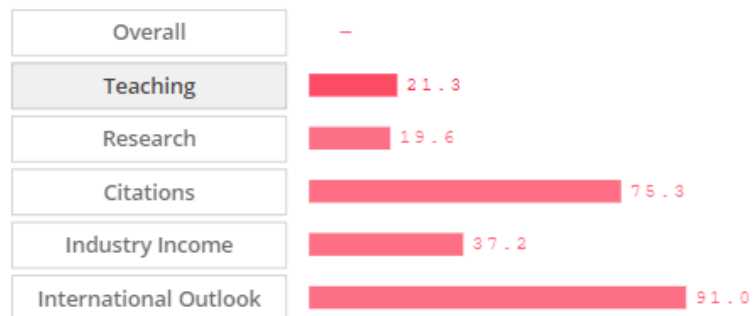

World University Rankings

2023 Rank: 401-500

[View full ranking table](#)

Breakdown via year: TEACHING

Ranking position 2016 to 2023:

2016	2017	2018	2019	2020	2021
601-800	501-600	401-500	401-500	401-500	401-500
2022	2023				
401-500	401-500				

101-200th
Impact Rankings
2021

=91st
Young University
Rankings 2022