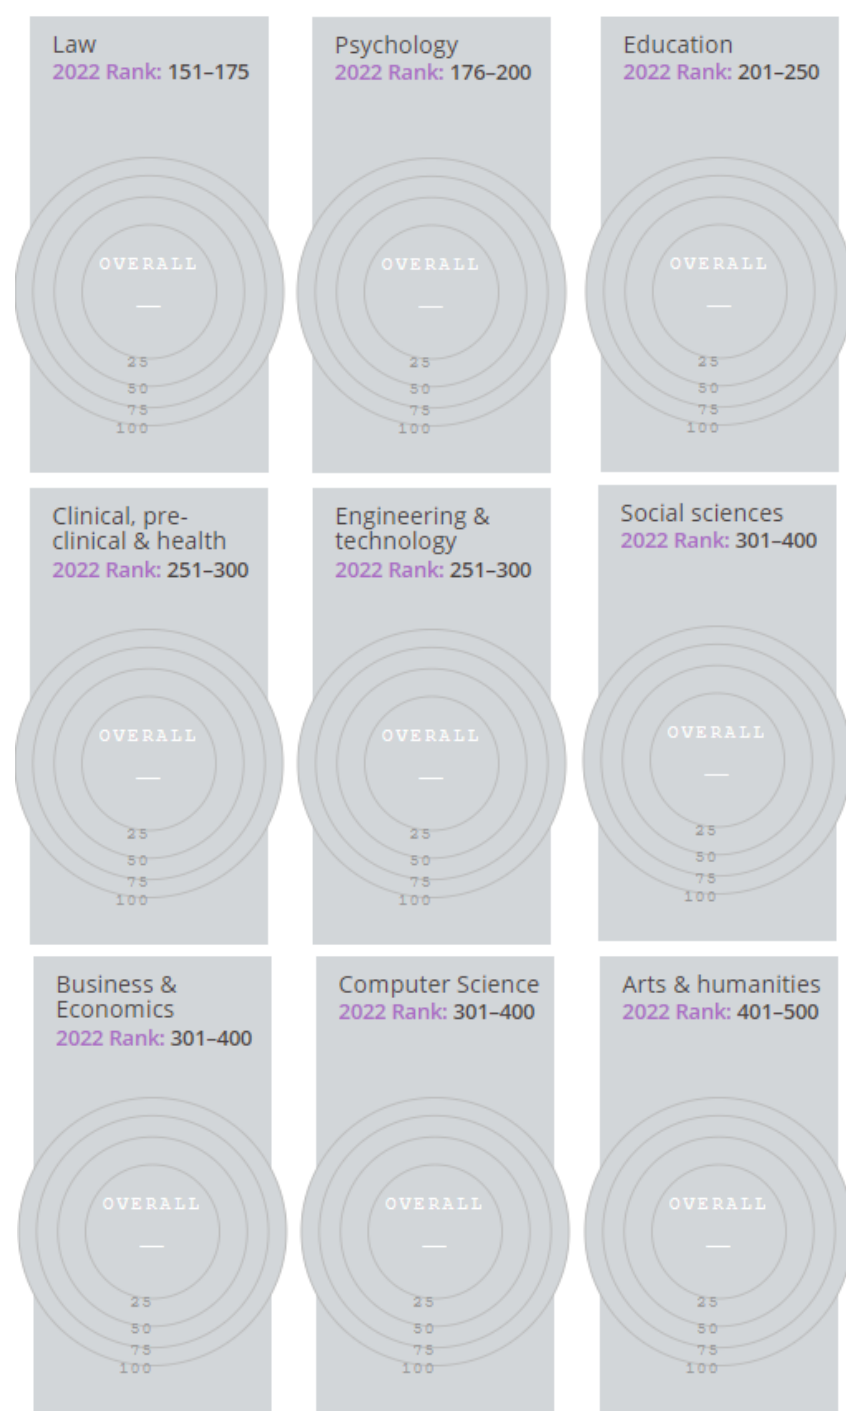

101-200th
Impact Rankings
2021

=91st
Young University
Rankings 2022