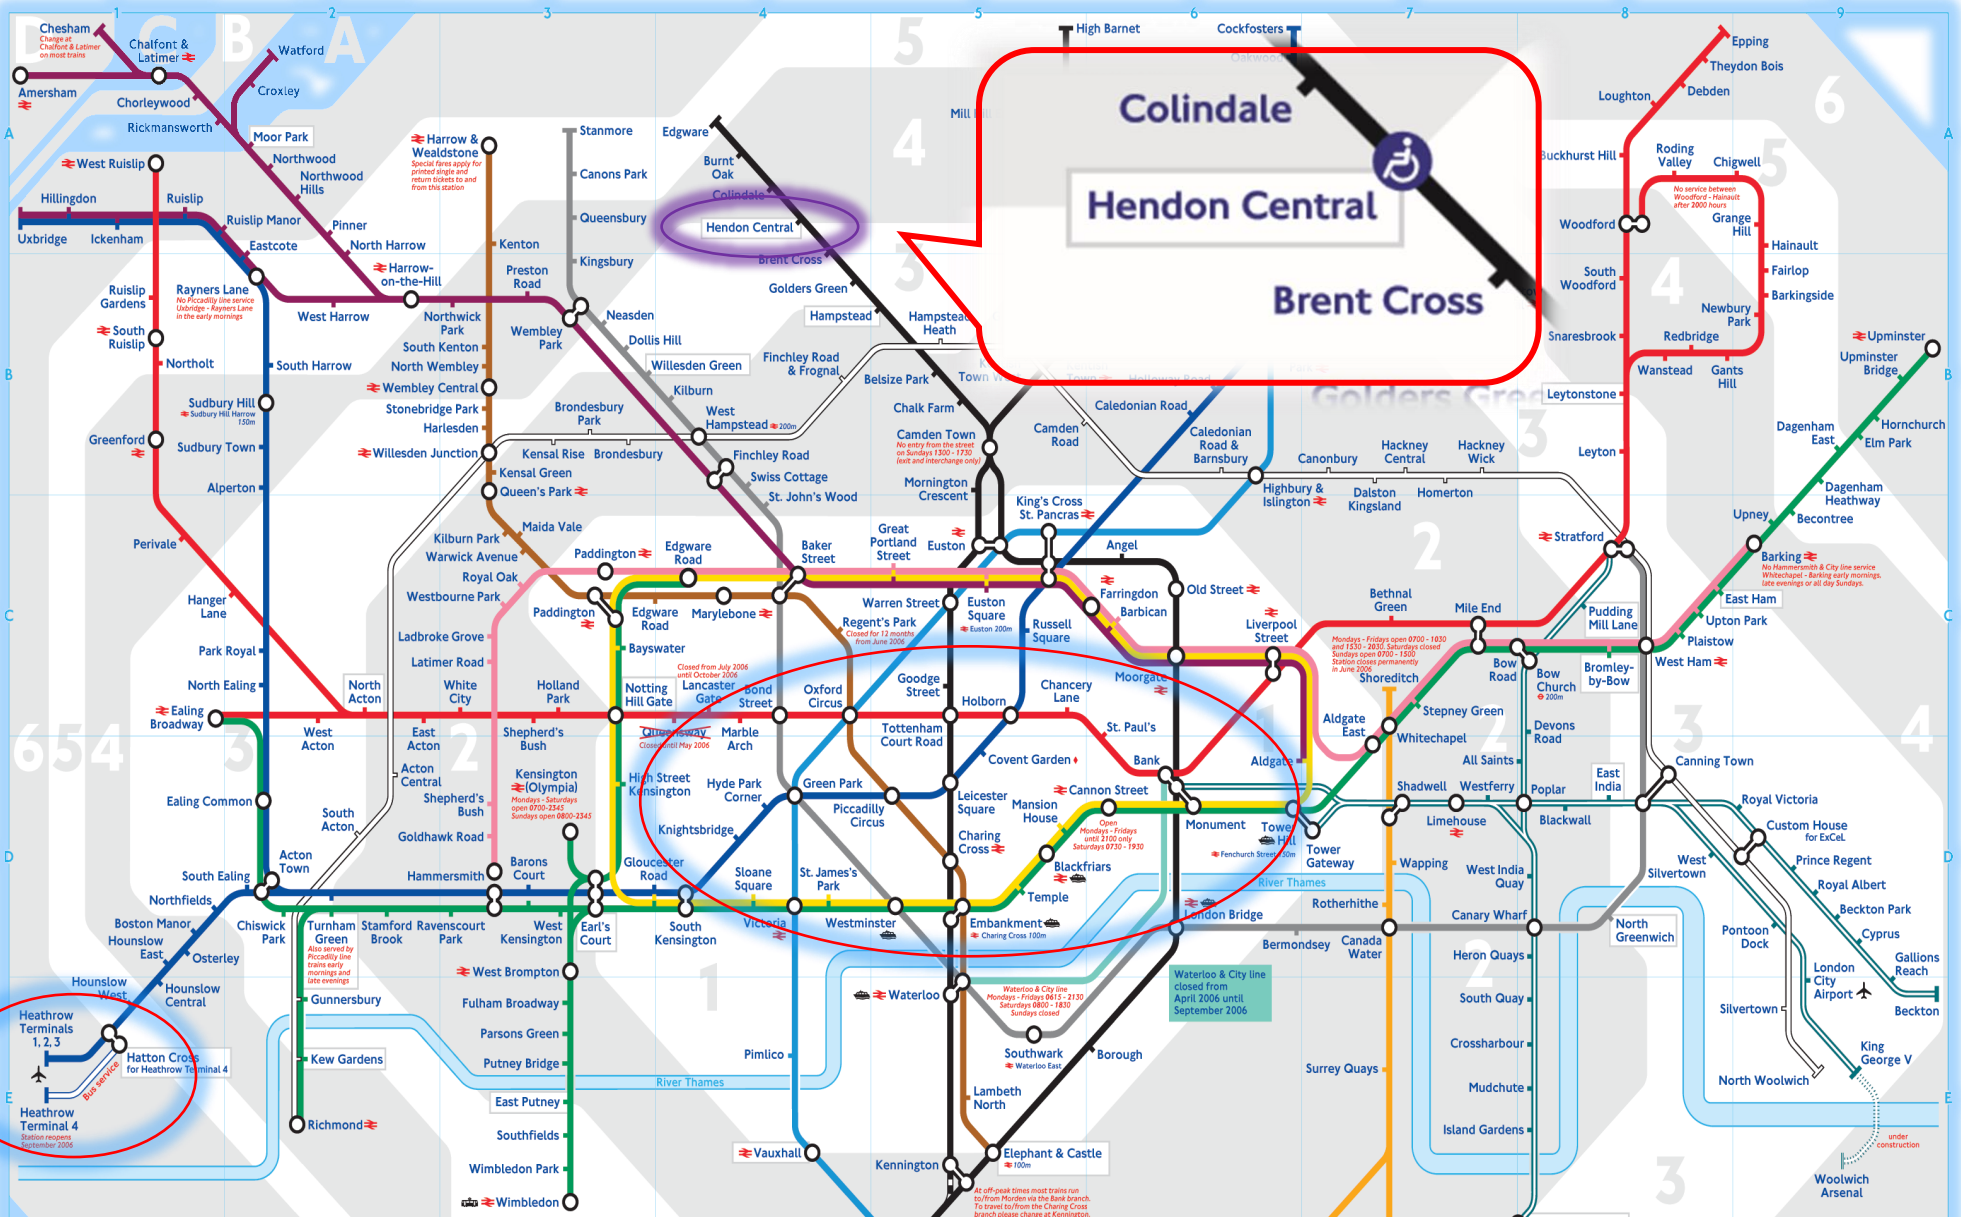

Key to lines and symbols

- Bakerloo
- Central
- Circle
- District
- East London
- Hammersmith & City
- Jubilee
- Metropolitan
- Northern
- Piccadilly
- Victoria
- Waterloo & City
- Docklands Light Railway
- Under construction
- National Rail

- Interchange stations
- Connections with National Rail
- Connections with riverboat services
- Airport interchange
- Connection with Tramlink

Improvement work to tracks and stations may affect your journey, particularly at weekends. For help planning your journey look for publicity at stations, call 020 7222 1234 or visit tfl.gov.uk

Explanation of zones

- **D** Station in Zone D
- **C** Station in Zone C
- **B** Station in Zone B
- **A** Station in Zone A
- **6** Station in Zone 6 and Zone A
- **5** Station in Zone 5
- **4** Station in Zone 4
- **3** Station in both zones 3 and 4
- **2** Station in Zone 2
- **1** Station in both zones 1 and 2