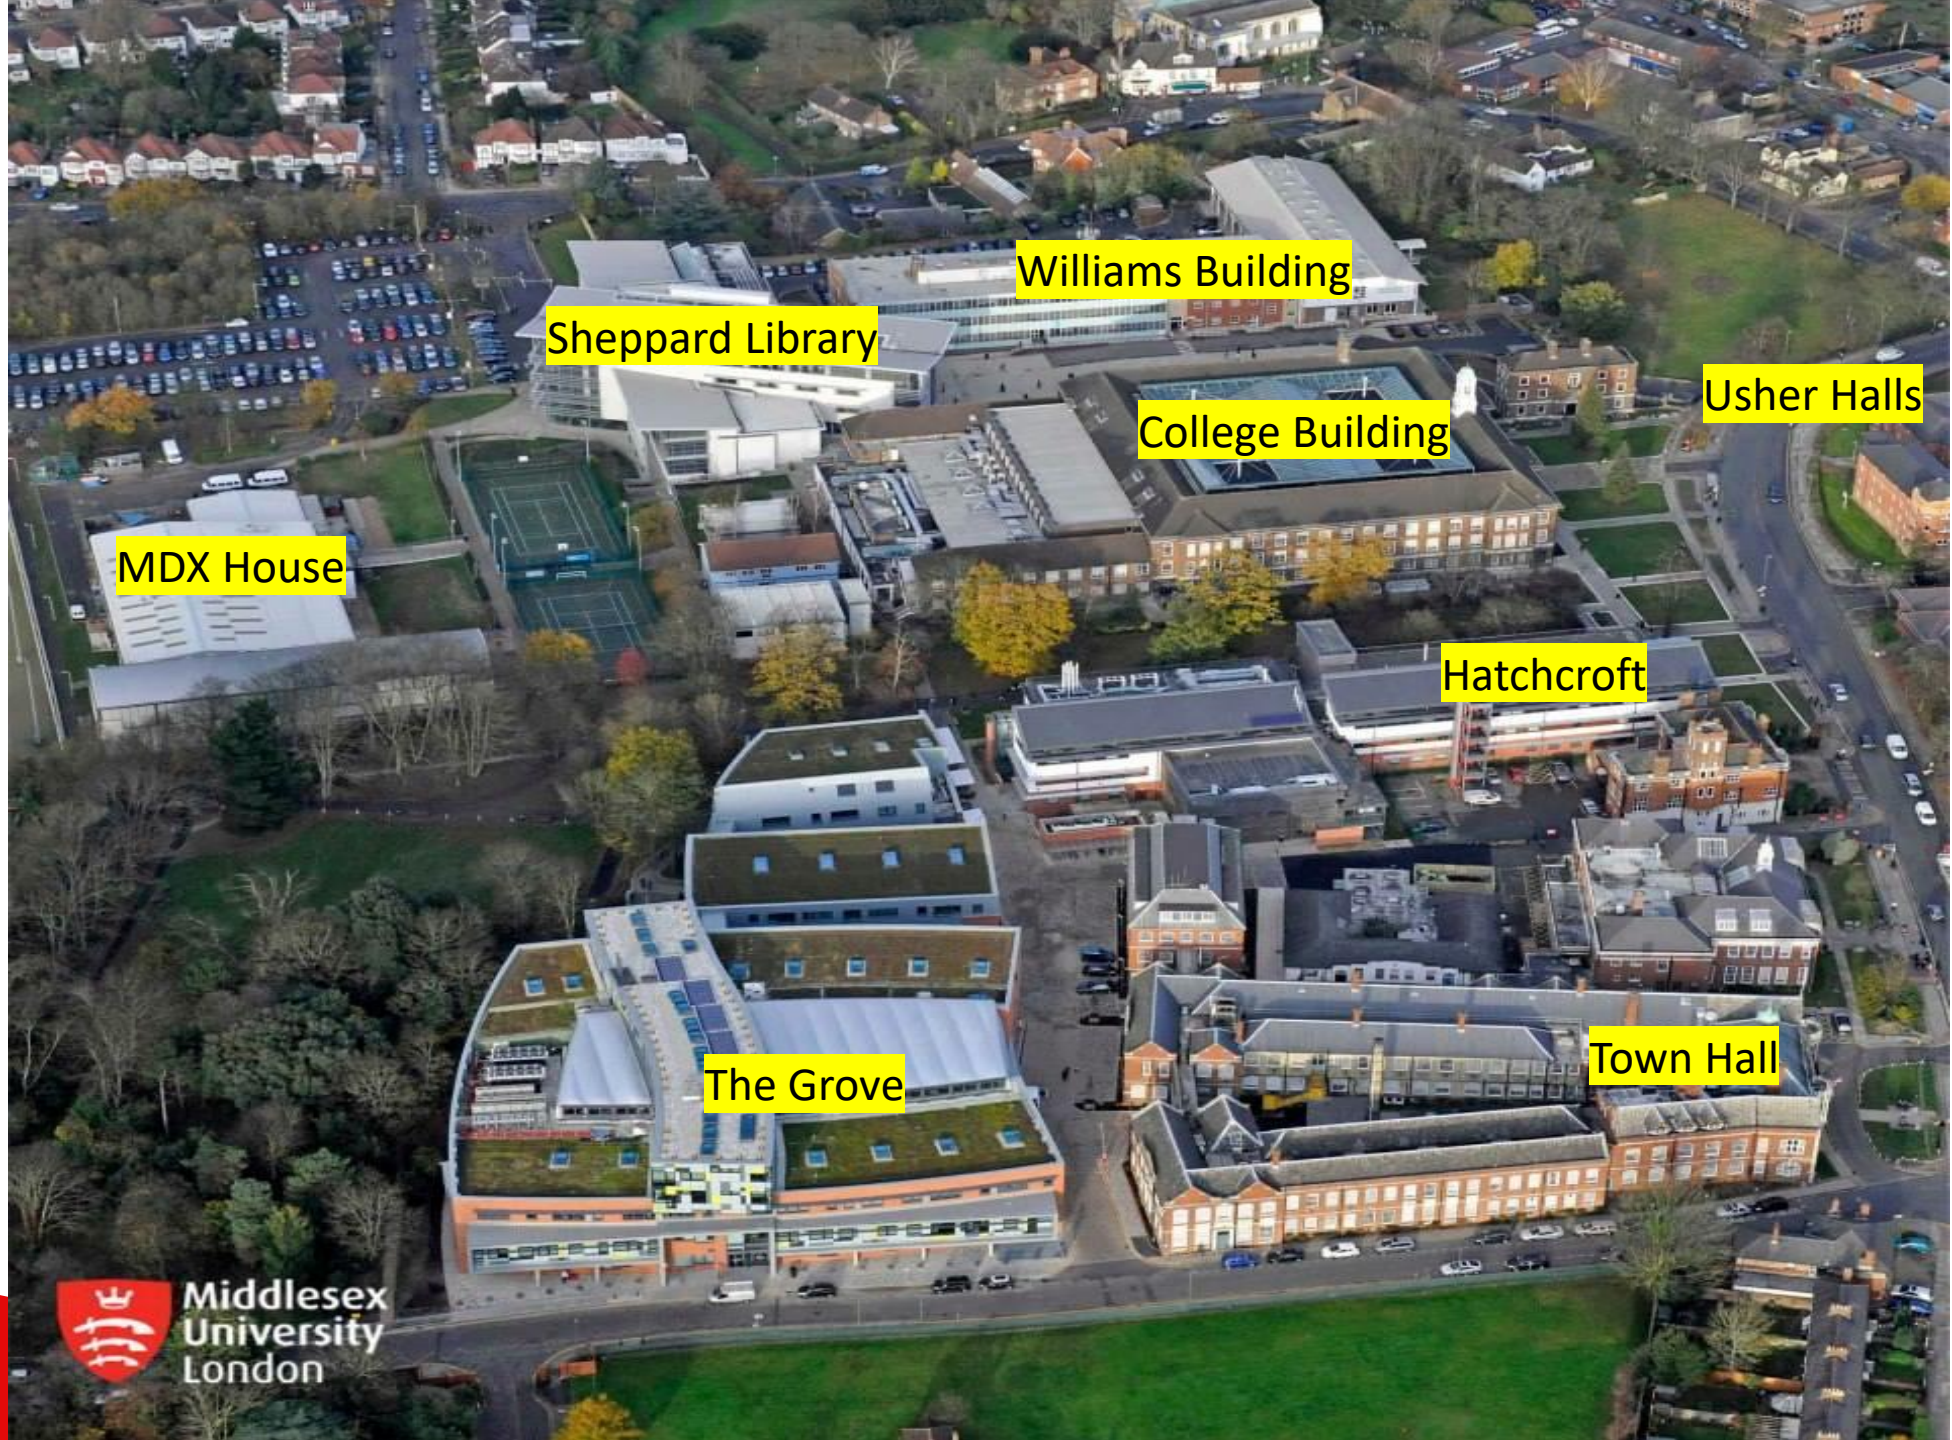

# STUDY IN THE BEST STUDENT CITY IN THE WORLD

- North London Campus
- Great location and transport links
- 30mins into Central London
- Brent Cross, Camden, Hampstead on your doorstep
- Less expensive and safer than Central London
- London is voted the **best student city in the world (QS Best Student Cities 2022-2025)**

**Sheppard Library**

**The Grove**

**Hatchcroft**